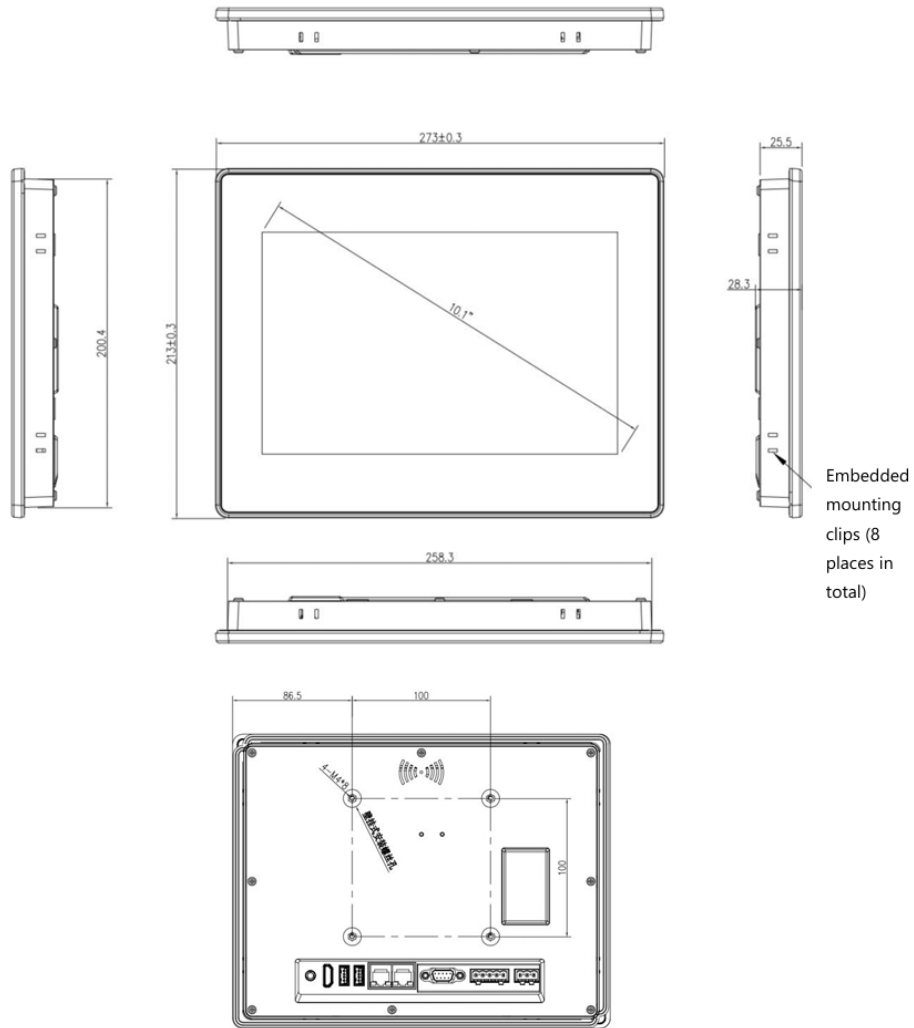

<b>COM 1</b>	RS232/422/485
<b>COM 2</b>	RS422/485
<b>COM 3</b>	RS232
<b>COM 4</b>	-
<b>COM 5</b>	-
<b>Power Supply</b>	18 - 28 Vdc
<b>Power Consumption</b>	< 15W
<b>Storage Temperature</b>	-20 ~ 70 °C
<b>Operating Temperature</b>	-10 ~ 60°C
<b>Relative Humidity</b>	10 - 90%RH (non-condensate)
<b>Vibration</b>	10 - 25Hz (x-y-z 2G/30min)
<b>Protection Degree (Front)</b>	IP65
<b>Protection Degree (Back)</b>	IP20
<b>Lightning</b>	Lightening &Surging ±1KV, Group Pulse ±2KV, Static Contact: 4KV, Air Discharge: 8KV
<b>Case Material</b>	Non-ferrous alloy
<b>Mounting</b>	Panel-mount, VESA (100 x 100mm)
<b>Cutout</b>	260 × 202mm
<b>Dimension</b>	274 x 214 x 27mm
<b>Weight</b>	1450g
<b>CE</b>	EN61000-6-2:2005, EN61000-6-4:2007
<b>RoHS</b>	Compliant
<b>UL</b>	-

### 3.1 Power Terminal

Power Terminal (Pin 1~3 from left to right)	Pin	Description
	Pin1	DC24V
	Pin2	GND
	Pin3	FG

### 3.3 COM2 Port

COM2(Pin1~Pin5 from left to right)	Pin	COM2(RS485)	COM2(RS422)
	Pin1	A+	Rx+
	Pin2	B-	Rx-
	Pin3		GND
	Pin4		Tx+
	Pin5		Tx-

Cutout dimensions of flush-mounting installation:  $260\text{mm} \times 202\text{mm}$ ;

VESA installation:  $100\text{mm} \times 100\text{mm}$