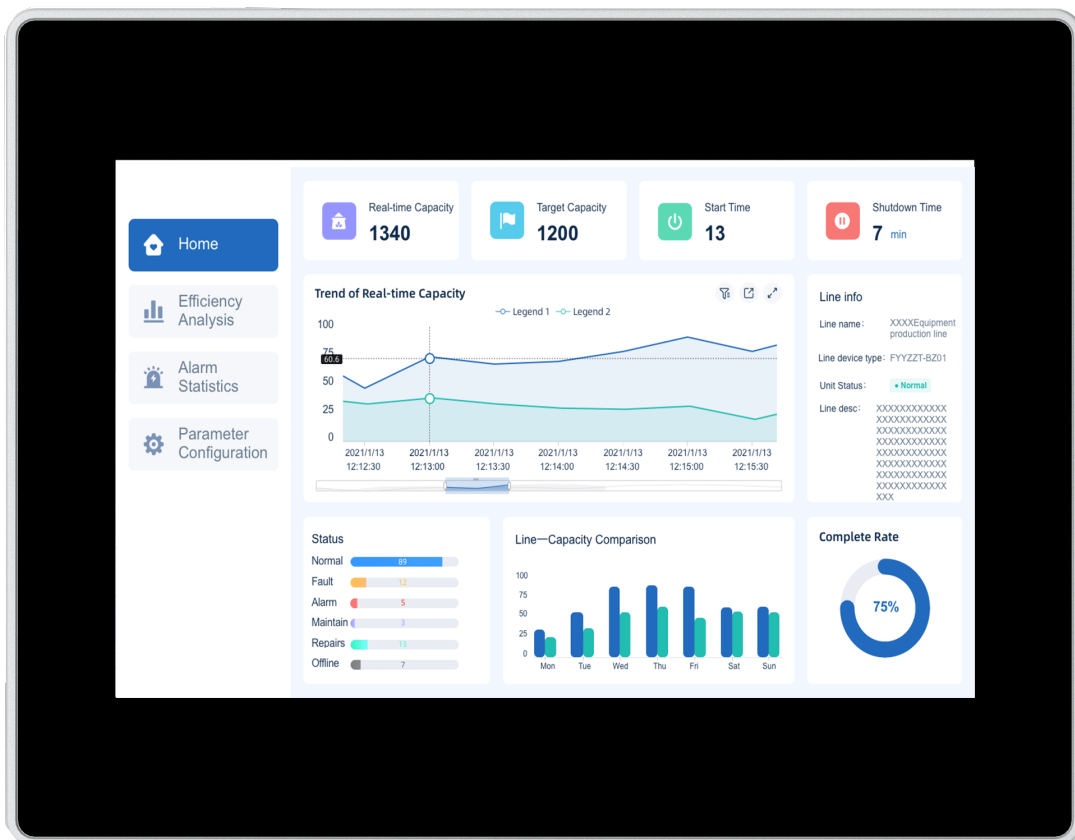

# Product Specification

---

<b>Touch</b>	Capacitivo
<b>Feature</b>	WebHMI
<b>Performance</b>	High
<b>Inch</b>	10,1"
<b>Form Factor</b>	16:10
<b>Display</b>	LCD
<b>Resolution</b>	1280 x 800
<b>Colors</b>	24bit
<b>LCD view angles (T/B/L/R)</b>	85'/85'/85'/85'
<b>Brightness</b>	400cd/m2
<b>Backlight</b>	LED
<b>Display life</b>	50000h
<b>CPU</b>	CPU: 4*Cortex-A72 + 4*Cortex-A53 2.2GHz   GPU: Mali G52
<b>RAM</b>	2GB
<b>Storage</b>	16GB
<b>Battery backup Memory</b>	Stored in storage
<b>RTC</b>	Built in
<b>SD card</b>	-
<b>Ethernet</b>	2x 10/100/1000Mb/s
<b>USB Host</b>	2x USB 3.0 Type A
<b>Programming port</b>	Ethernet

<b>COM 1</b>	RS232/422/485
<b>COM 2</b>	RS422/485
<b>COM 3</b>	RS232
<b>COM 4</b>	-
<b>COM 5</b>	-
<b>Power Supply</b>	18 - 28 Vdc
<b>Power Consumption</b>	< 15W
<b>Storage Temperature</b>	-20 ~ 70 °C
<b>Operating Temperature</b>	-10 ~ 60°C
<b>Relative Humidity</b>	10 - 90%RH (non-condensate)
<b>Vibration</b>	10 - 25Hz (x-y-z 2G/30min)
<b>Protection Degree (Front)</b>	IP65
<b>Protection Degree (Back)</b>	IP20
<b>Lightning</b>	Lightening &Surging ±1KV, Group Pulse ±2KV, Static Contact: 4KV, Air Discharge: 8KV
<b>Case Material</b>	Non-ferrous alloy
<b>Mounting</b>	Panel-mount, VESA (100 x 100mm)
<b>Cutout</b>	260 × 202mm
<b>Dimension</b>	274 x 214 x 27mm
<b>Weight</b>	1450g
<b>CE</b>	EN61000-6-2:2005, EN61000-6-4:2007
<b>RoHS</b>	Compliant
<b>UL</b>	-