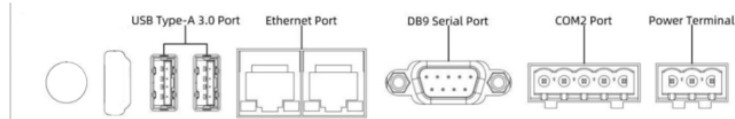

# Product Specification

---

<b>Touch</b>	Capacitivo
<b>Feature</b>	WebHMI
<b>Performance</b>	High
<b>Inch</b>	10,1"
<b>Form Factor</b>	16:10
<b>Display</b>	LCD
<b>Resolution</b>	1280 x 800
<b>Colors</b>	24bit
<b>LCD view angles (T/B/L/R)</b>	85'/85'/85'/85'
<b>Brightness</b>	400cd/m2
<b>Backlight</b>	LED
<b>Display life</b>	50000h
<b>CPU</b>	CPU: 4*Cortex-A72 + 4*Cortex-A53 2.2GHz   GPU: Mali G52
<b>RAM</b>	2GB
<b>Storage</b>	16GB
<b>Battery backup Memory</b>	Stored in storage
<b>RTC</b>	Built in
<b>SD card</b>	-
<b>Ethernet</b>	2x 10/100/1000Mb/s
<b>USB Host</b>	2x USB 3.0 Type A
<b>Programming port</b>	Ethernet

<b>COM 1</b>	RS232/422/485
<b>COM 2</b>	RS422/485
<b>COM 3</b>	RS232
<b>COM 4</b>	-
<b>COM 5</b>	-
<b>Power Supply</b>	18 - 28 Vdc
<b>Power Consumption</b>	< 15W
<b>Storage Temperature</b>	-20 ~ 70 °C
<b>Operating Temperature</b>	-10 ~ 60°C
<b>Relative Humidity</b>	10 - 90%RH (non-condensate)
<b>Vibration</b>	10 - 25Hz (x-y-z 2G/30min)
<b>Protection Degree (Front)</b>	IP65
<b>Protection Degree (Back)</b>	IP20
<b>Lightning</b>	Lightening &Surging ±1KV, Group Pulse ±2KV, Static Contact: 4KV, Air Discharge: 8KV
<b>Case Material</b>	Non-ferrous alloy
<b>Mounting</b>	Panel-mount, VESA (100 x 100mm)
<b>Cutout</b>	260 × 202mm
<b>Dimension</b>	274 x 214 x 27mm
<b>Weight</b>	1450g
<b>CE</b>	EN61000-6-2:2005, EN61000-6-4:2007
<b>RoHS</b>	Compliant
<b>UL</b>	-